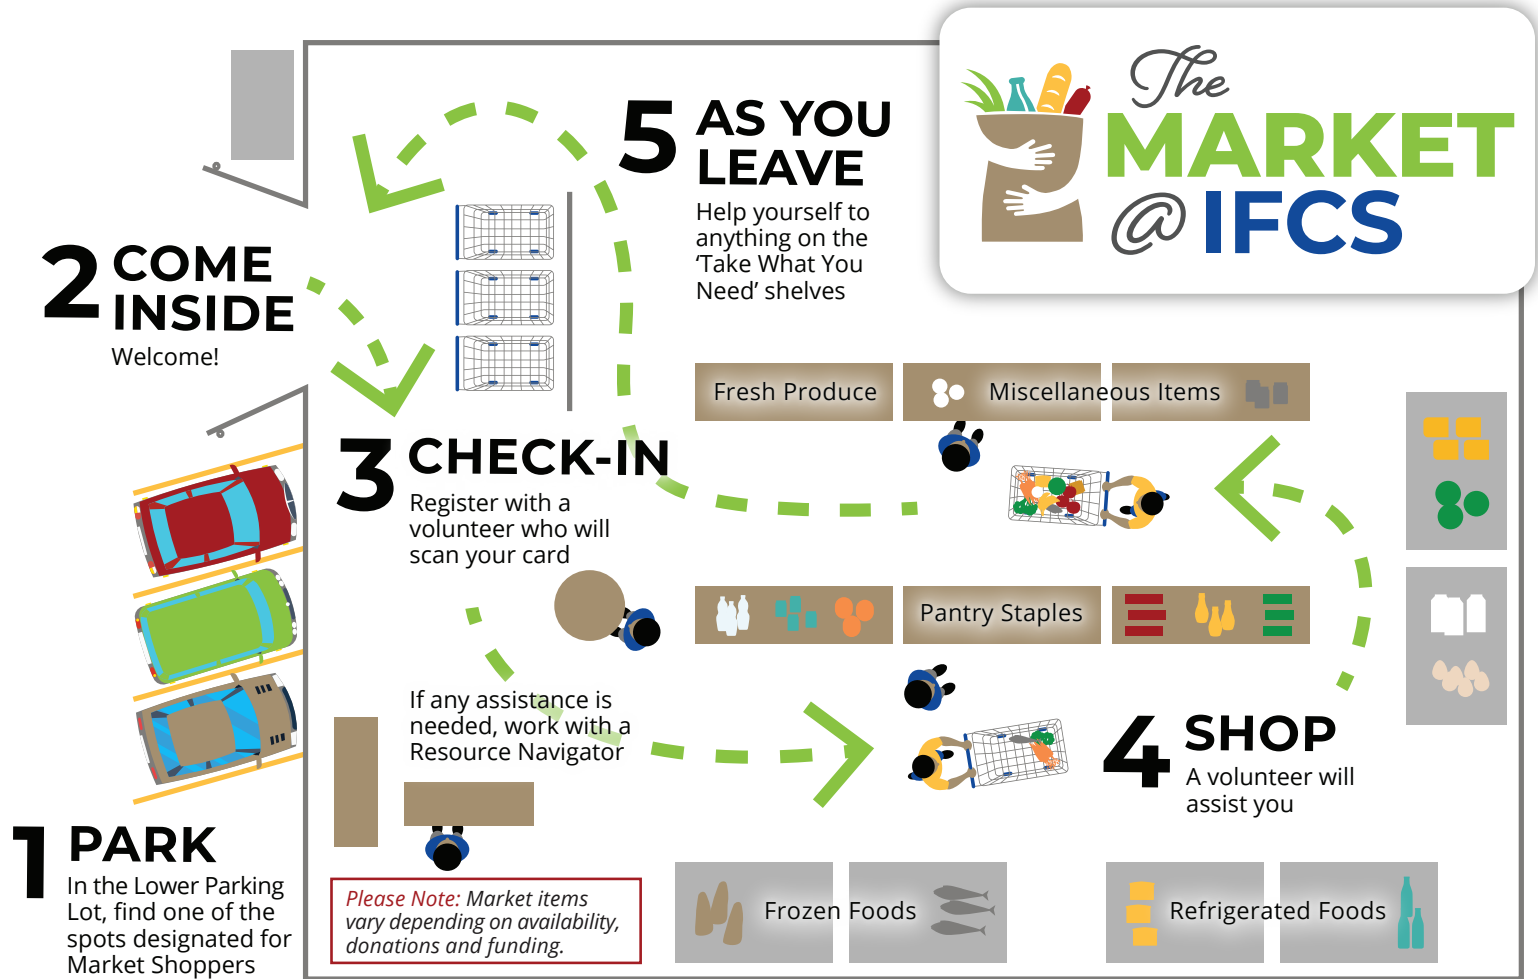

HOW TO SHOP AT IFCS

FAQs

Q. How long does it take to shop at the Market @ IFCS?

A. Please plan to spend 15-20 minutes at IFCS. If it is your first visit, please expect an additional 15-20 minutes to complete paperwork.

Q. If it's my first time, or I don't have a card, what must I do to shop at the Market @ IFCS?

A. Complete an intake form with basic personal information and meet with our resource navigators. You do not need any documents to create an account.

Q. How often may I shop at the Market @ IFCS?

A. You may only visit once every 31 days.

We're glad you're here!