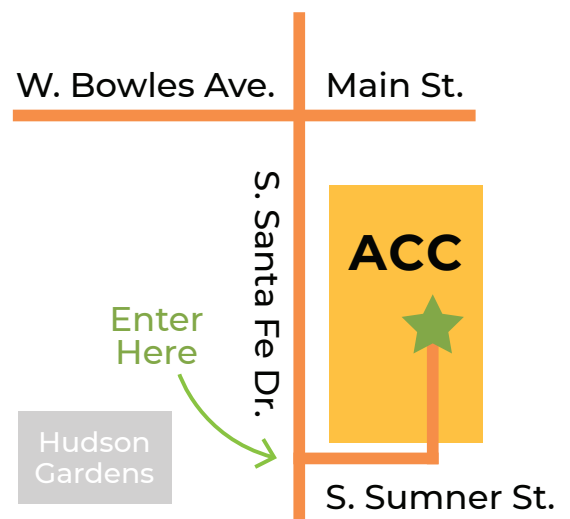

Important Information

Food is distributed first-come, first-served while supplies last.
To ensure health safety, please remain in your vehicle.

Your teamwork is greatly appreciated.

Questions? Read our FAQs at
ifcs.org/happenings-fresh-thanks or call 303-789-0501.

**Saturday,
November 18,
2023**

**Distribution
Begins
at 12:00 Noon**